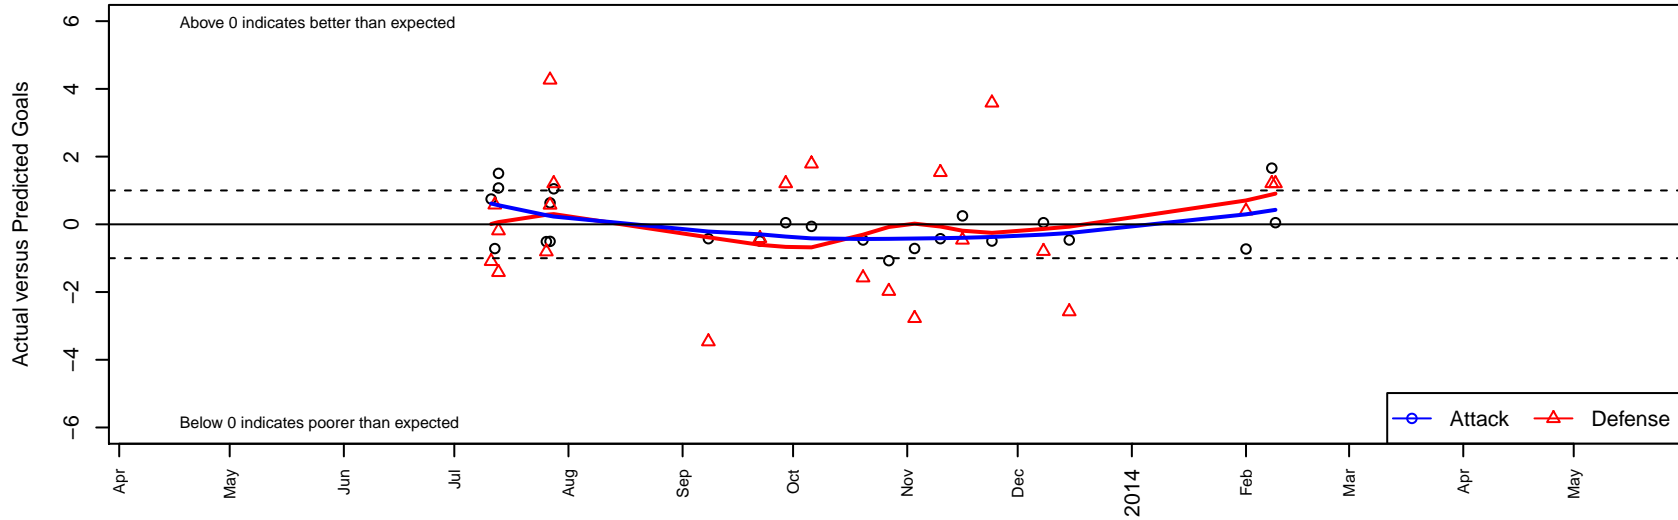

# MRFC White B98

Mount Rainier FC  
 Sumner, WA  
 B98 total strength=1045  
 attack=2.94 defense=1.86  
 fall league = PSPL Classic 2 U15

alt names used:  
 MRFC White B98  
 MRFC White  
 MRFC WHITE (WA)  
 MRFC B98 White  
 MRFC B98 WHITE (WA)  
 MT. RAINIER FC MRFC B98 WHITE (WA)

Venues played:  
 Kent Cornucopia Cup BU16 Gold U16  
 Crossfire Select Cup BU15 Gold  
 PSPL Classic 2 U15  
 WA Cup BU15-17 Boys U15 Silver U15

**MRFC White B98**  
 Dots are actual minus expected GF (blue circles) and GA (red triangles).  
 Blue line is smoothed change in attack strength. Red is smoothed change in defense strength.